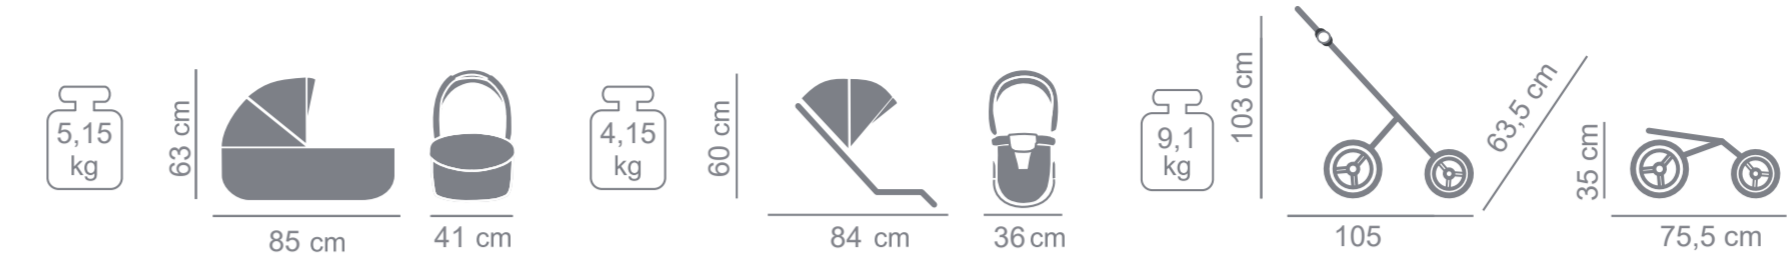

PRODUCER OF PRAMS
AND ARTICLES FOR CHILDREN

Space

01

02

03

04

IGLOO GLOVES