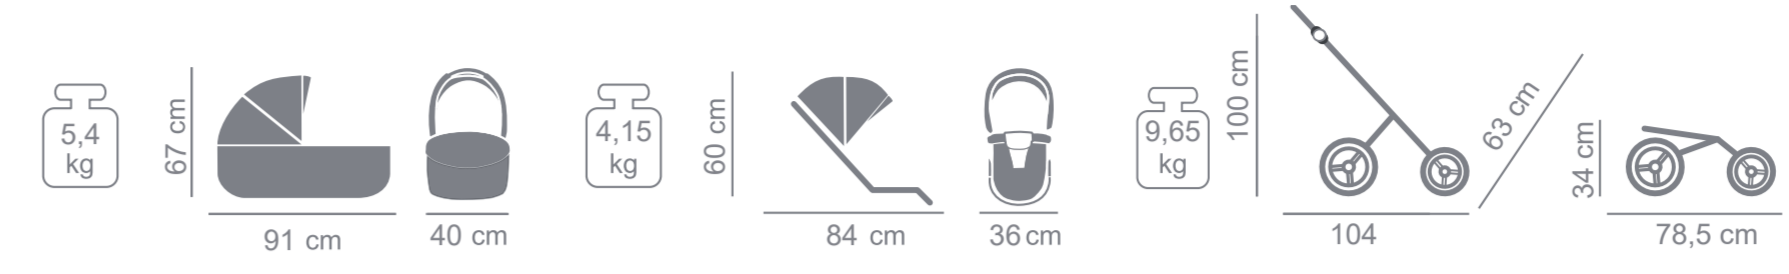

PRODUCER OF PRAMS AND ARTICLES FOR CHILDREN

individual LINE