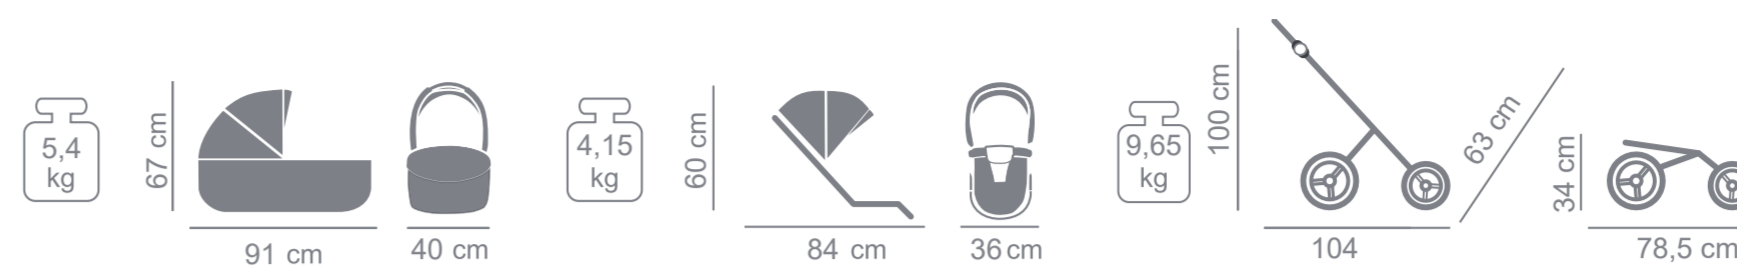

01

02

03

04

05

06