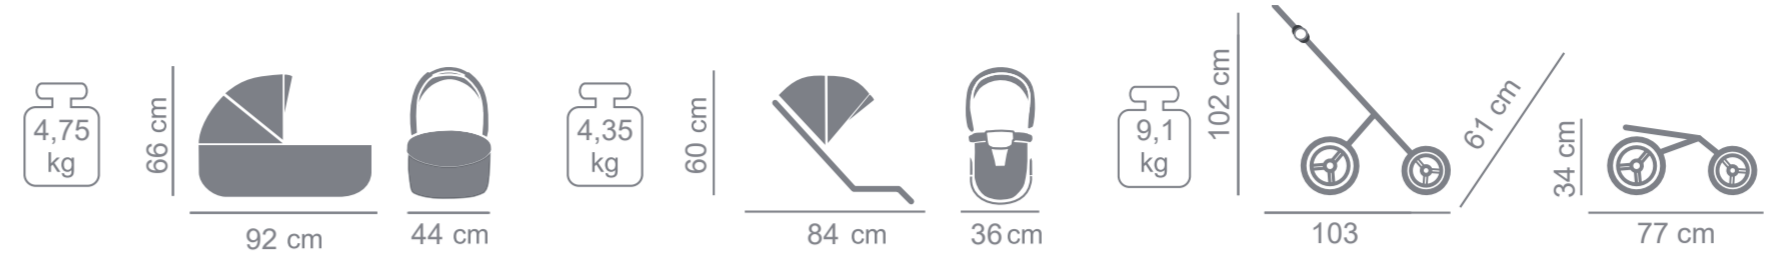

PRODUCER OF PRAMS AND ARTICLES FOR CHILDREN

MIX

01

02

03