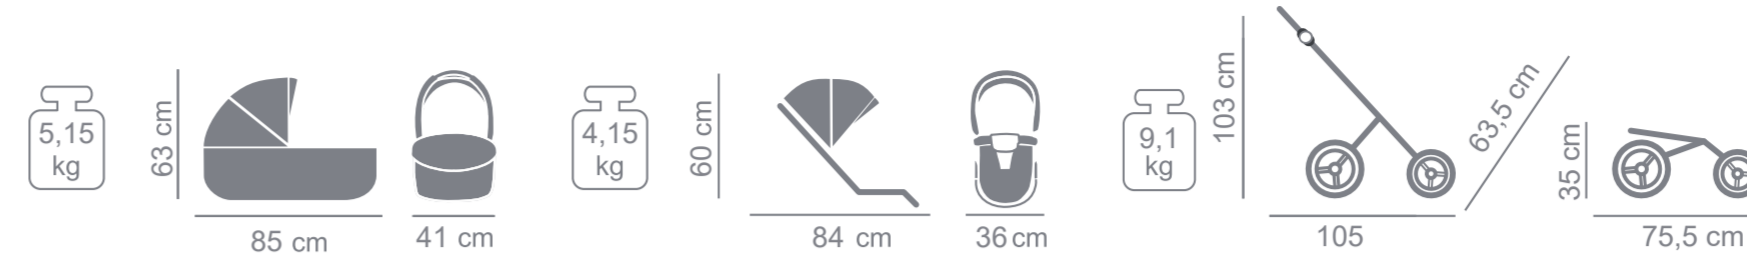

PRODUCER OF PRAMS
AND ARTICLES FOR CHILDREN

Space

PRINT