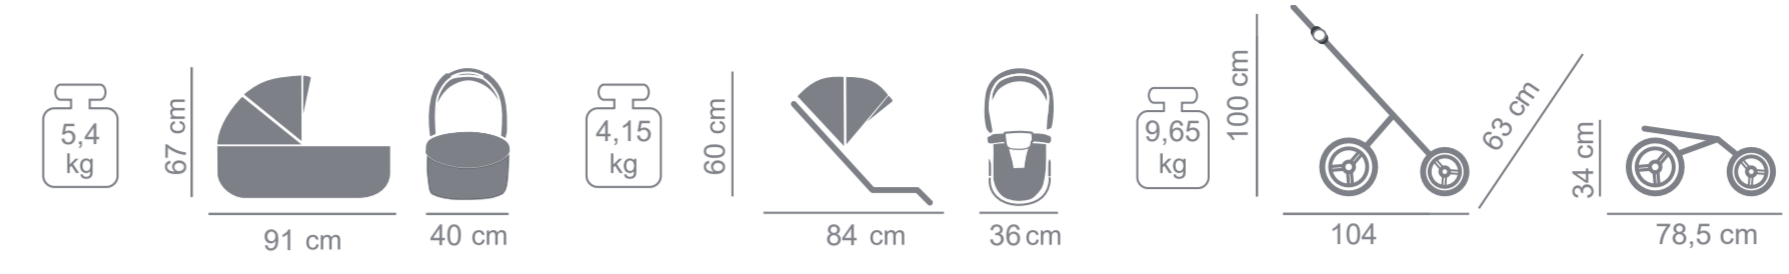

IGLOO GLOVES

01

02

03

06