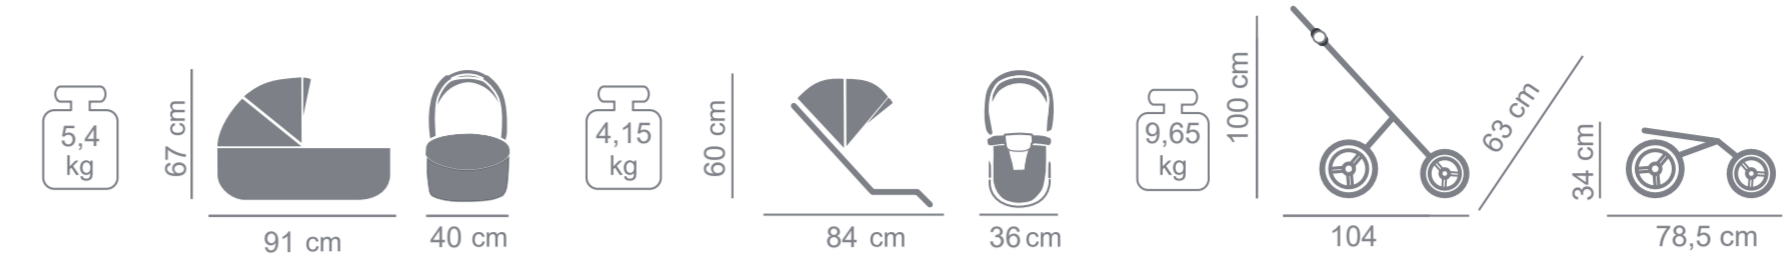

PRODUCER OF PRAMS AND ARTICLES FOR CHILDREN

01

02

04

IGLOO GLOVES