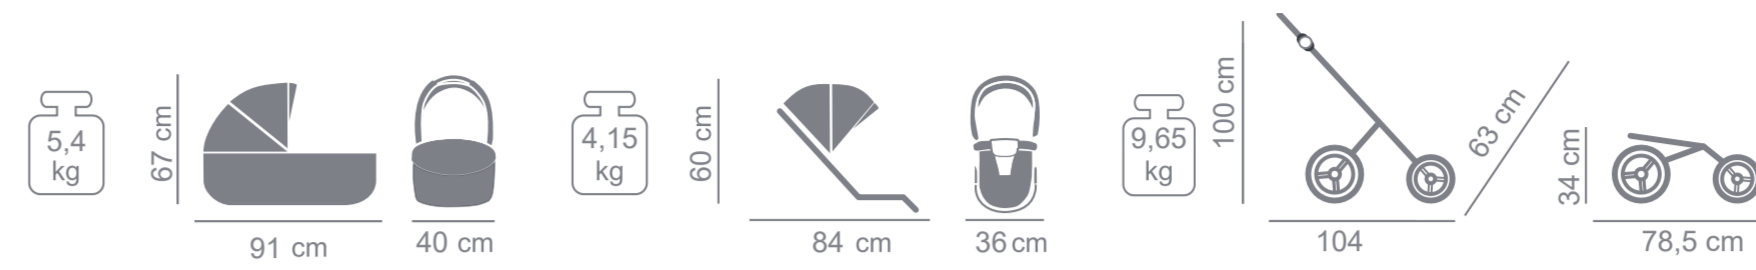

PRODUCER OF PRAMS
AND ARTICLES FOR CHILDREN

DIAMOND
V 2.0 EXCLUSIVE

01

02

03

04