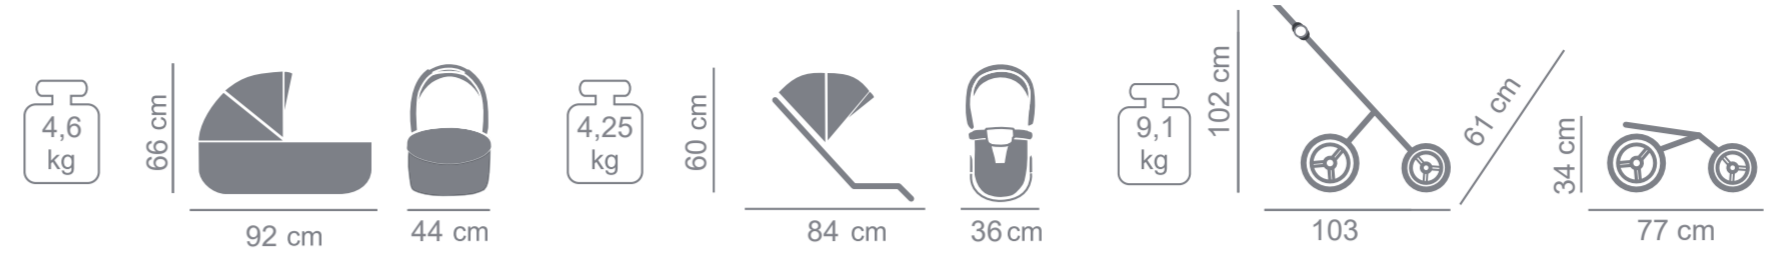

PRODUCER OF PRAMS AND ARTICLES FOR CHILDREN

TEX

01

02

03

04