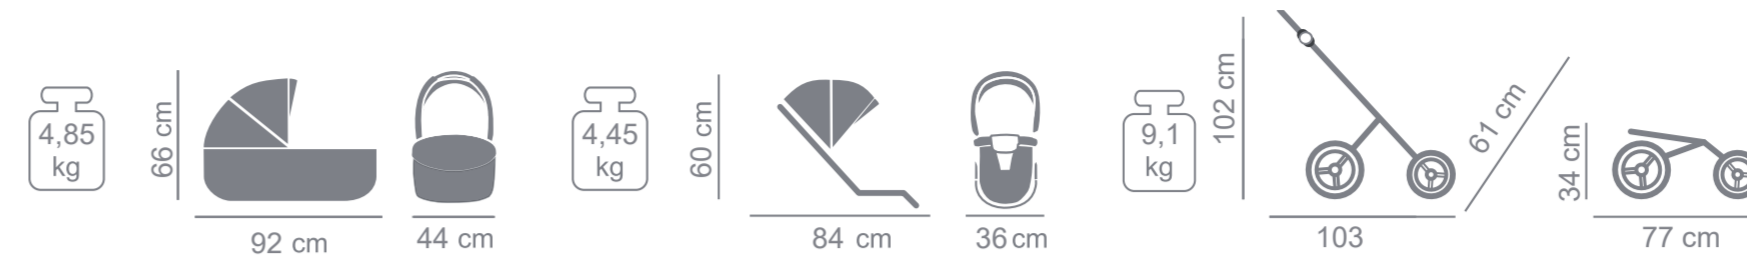

IGLOO GLOVES