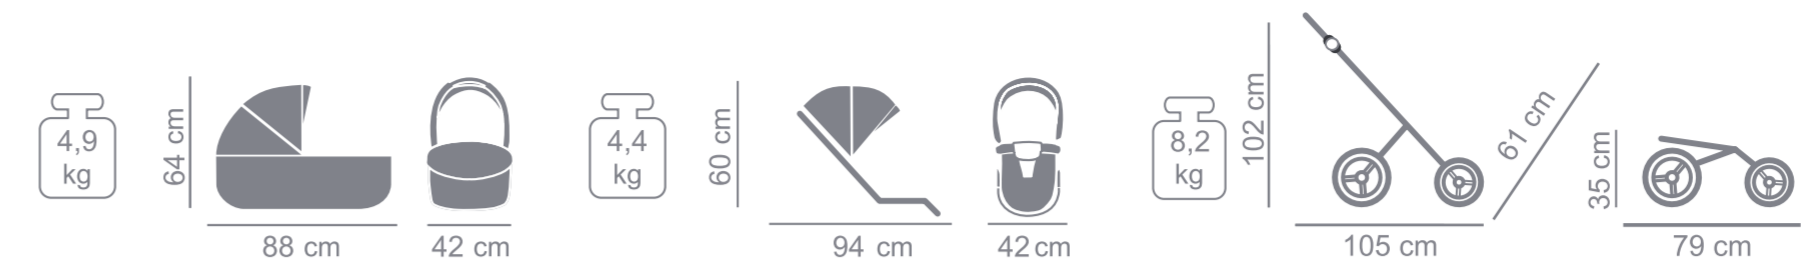

IGLOO GLOVES

01

03

04

06