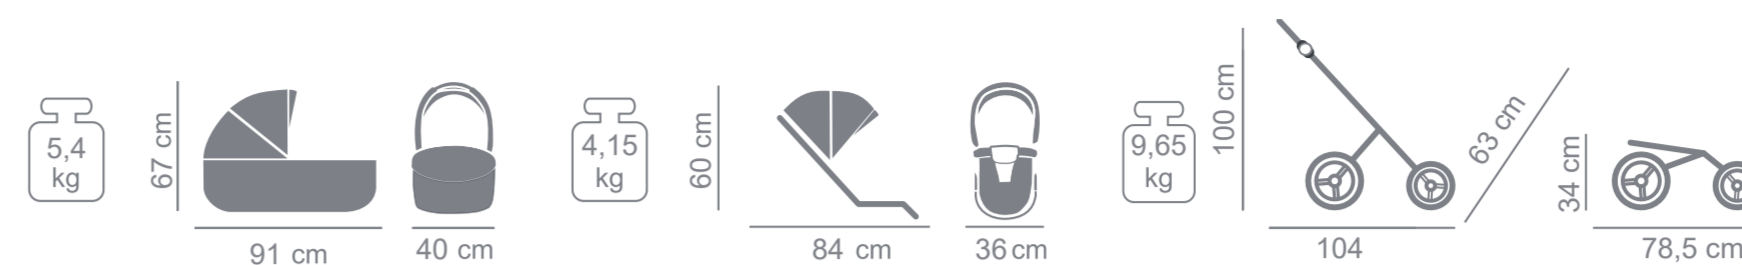

PRODUCER OF PRAMS
AND ARTICLES FOR CHILDREN

01

02

03

04