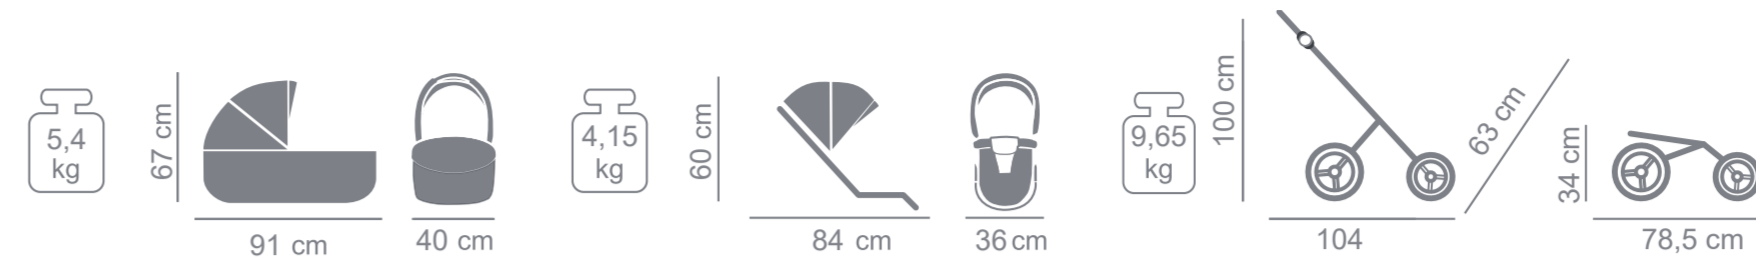

PRODUCER OF PRAMS
AND ARTICLES FOR CHILDREN

candy

01

02