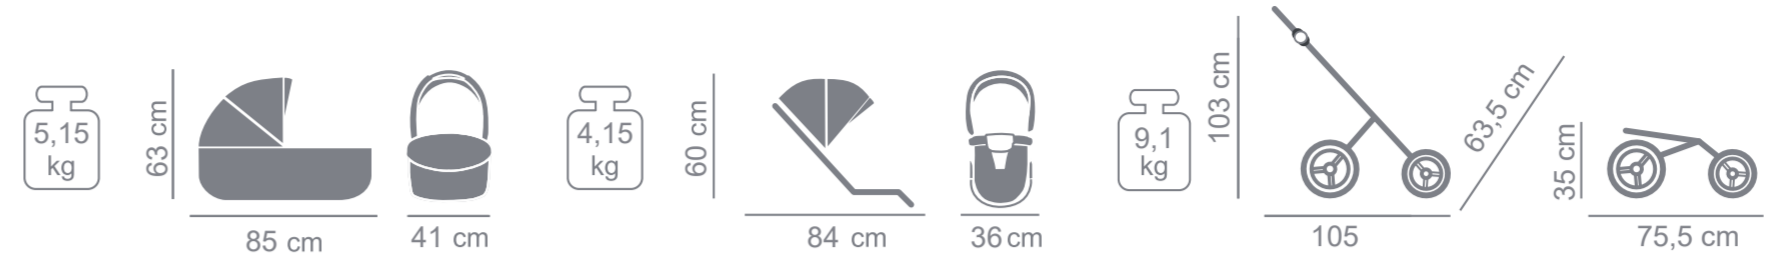

PRODUCER OF PRAMS
AND ARTICLES FOR CHILDREN

Space ECO