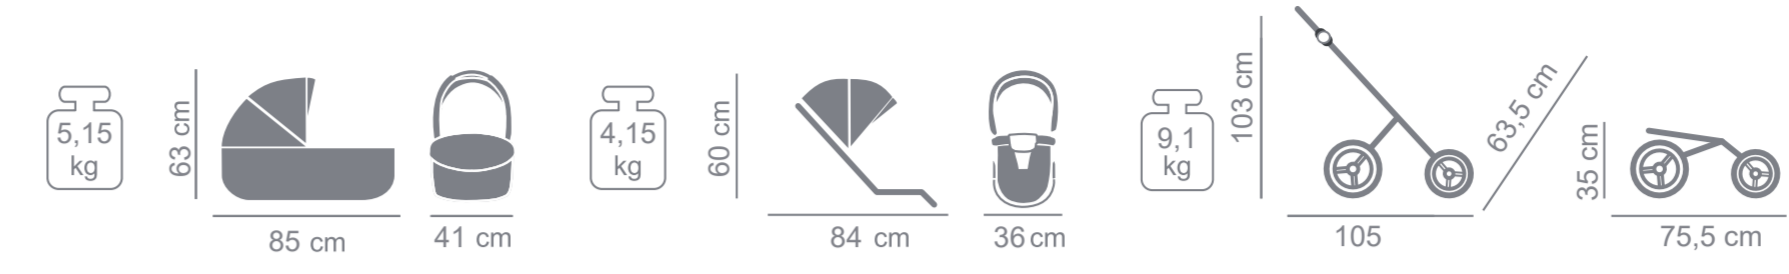

UMBRELLA

ISOFIX BASE

PRODUCER OF PRAMS AND ARTICLES FOR CHILDREN

Space

VELUR

01

02

03