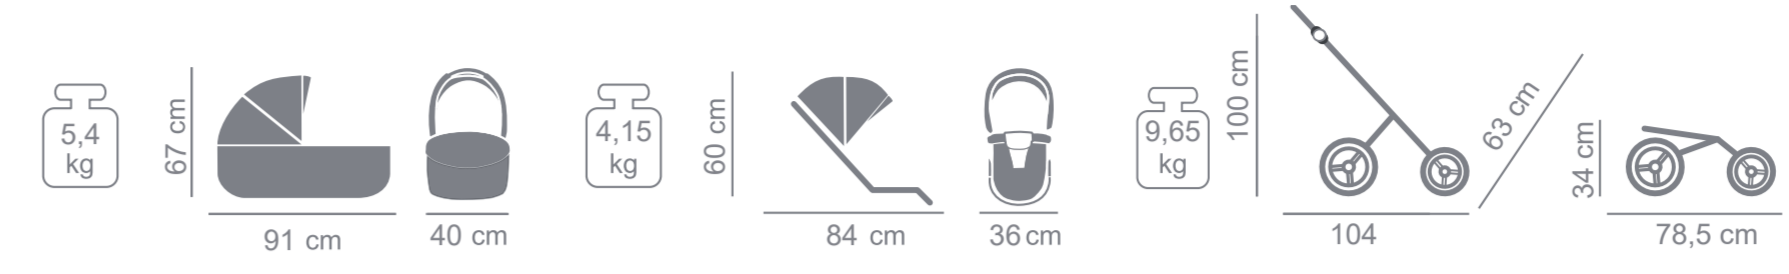

JUNAMA

CYBEX CLOUD Z

AVIONAUT PIXEL

MAXI COSI PEBBLE
AND MANY MORE

PRODUCER OF PRAMS AND ARTICLES FOR CHILDREN

IGLOO GLOVES

IGLOO FOOTMUFF

UMBRELLA